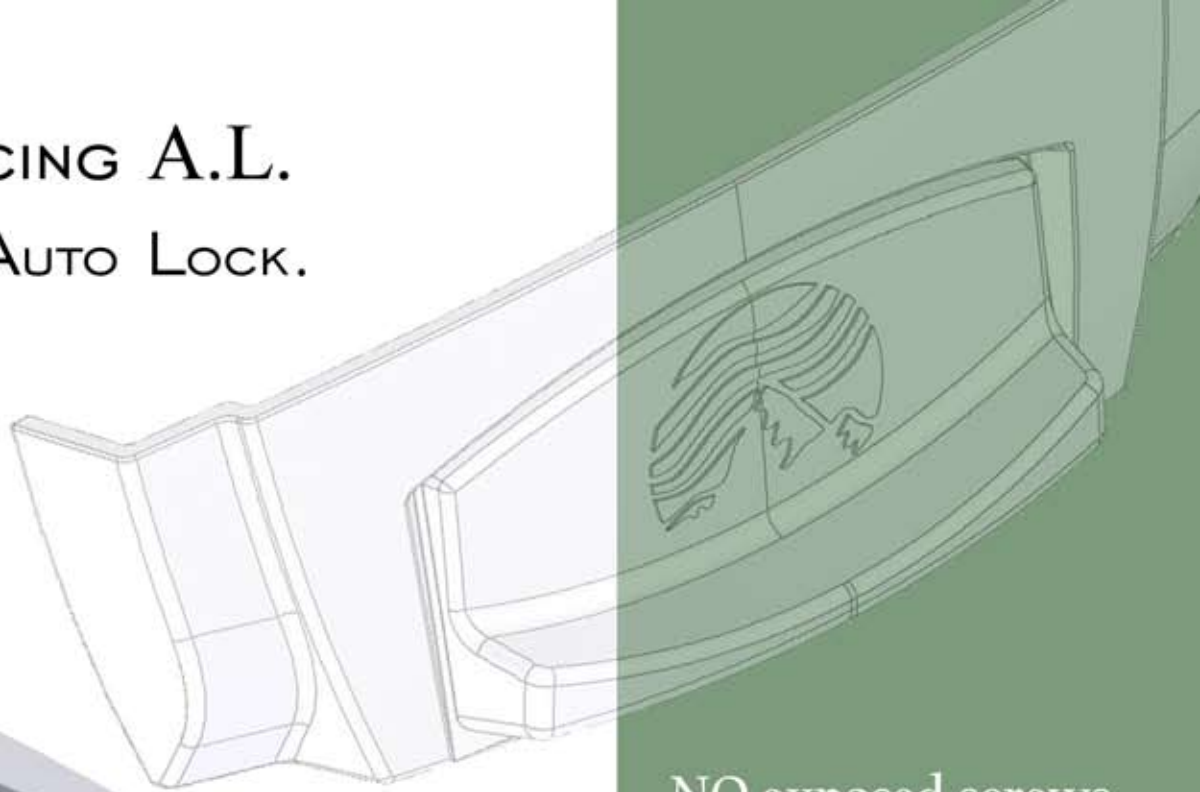

INTRODUCING A.L. OUR AUTO LOCK.

NO exposed screws
for great aesthetics

Unique contemporary
styling.

Reliable time-tested
locking mechanism

Ergonomic pull

Detent feature: Can be unlocked
and then the window opened
using the pull rail without holding
the button down.