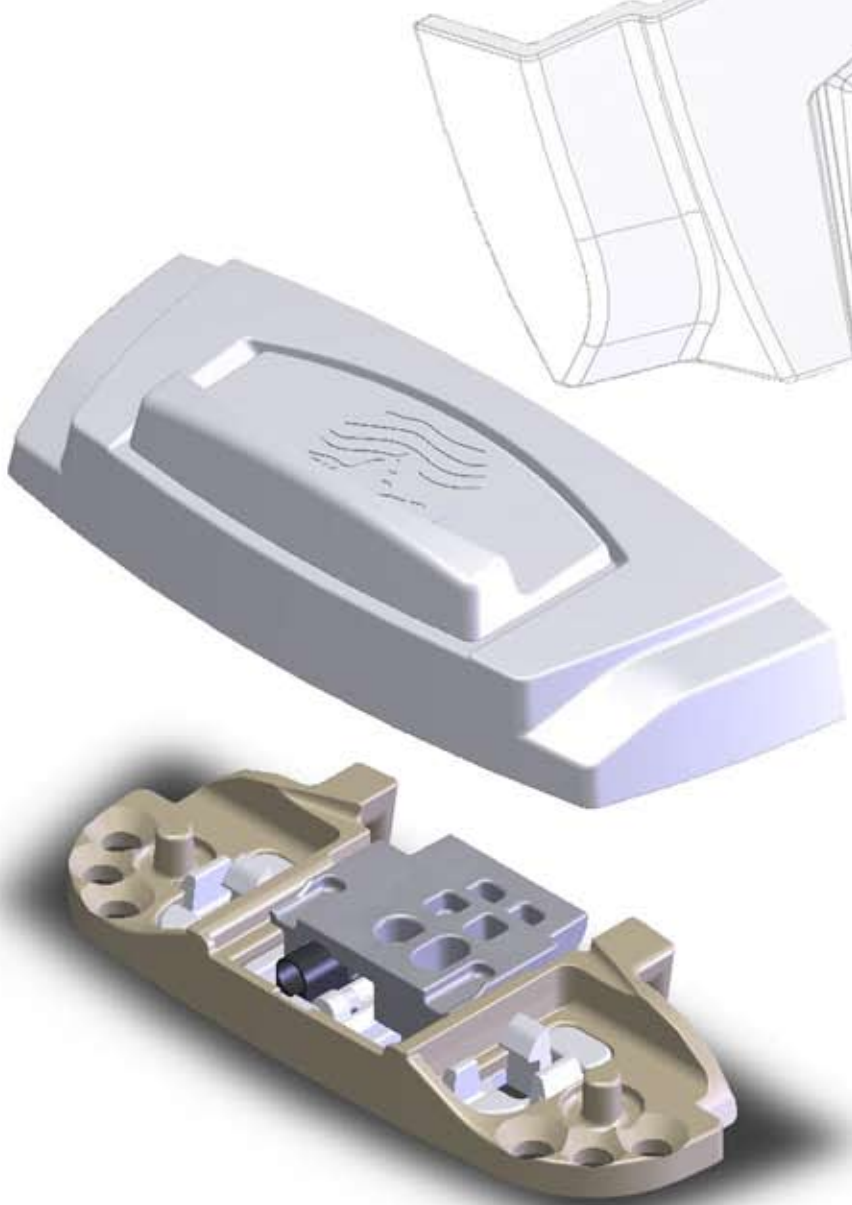

INTRODUCING A.L. OUR AUTO LOCK.

NO exposed screws
for great aesthetics

Unique contemporary
styling.

Reliable time-tested
locking mechanism

Ergonomic pull

Detent feature: Can be unlocked
and then the window opened
using the pull rail without holding
the button down.