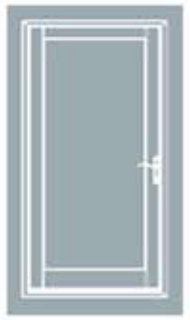

MEMO: SWINGING FRENCH DOOR FIN OPTIONS

IN STOCK & READY TO ORDER. WHITE- NAIL FIN (NEW FIN), RETRO FIN & BRICK MOULD

ADD THIS MEMO TO YOUR PRICE BOOK TO PRICE PROPERLY. THESE FIN OPTIONS WILL BE MECHANICALLY FASTENED & SHIP ON 3 SIDES OF THE DOOR, HEAD & JAMBS. THESE FIN OPTIONS ARE NOT STRUCTURAL, THEY ARE MEANT AS A TRIM PIECE ONLY. ANCHOR DOOR AS DIRECTIONS SHOW.